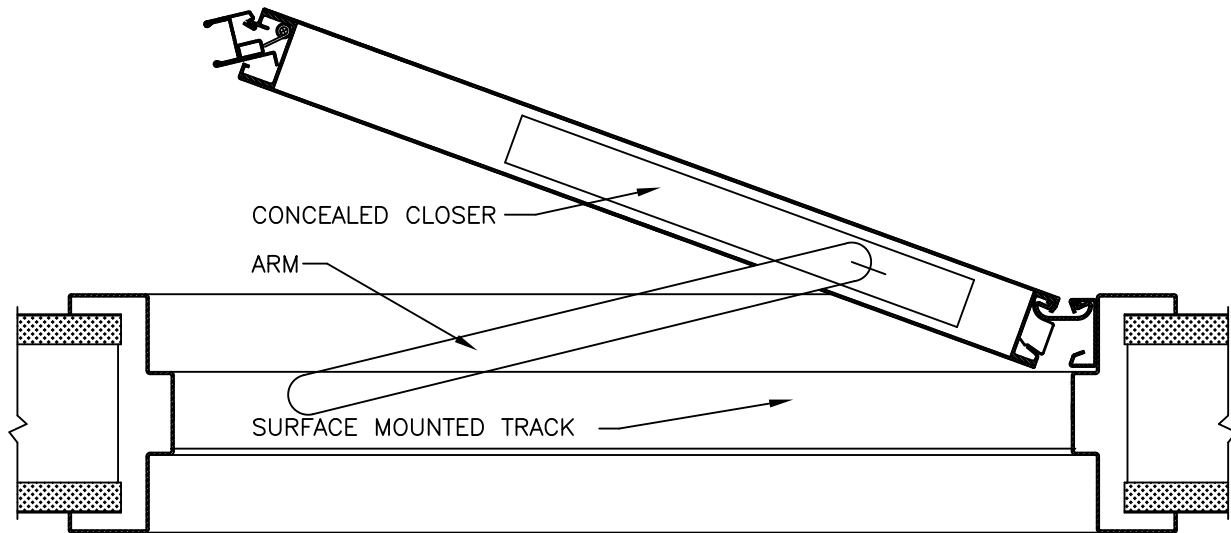

TECHNICAL DATA SHEET # 58F

TDC-96 DETAIL FOR CONCEALED CLOSERS

DOUBLE RABBET HEAD DETAIL

CASED HEAD DETAIL

DETAIL OF HEADER WITH CAM ACTION TRACK CLOSER
MAXIMUM OPENING ANGLE = 135 DEGREES

Total Door SYSTEMS™
Global Leader in Integrated Access Technology™