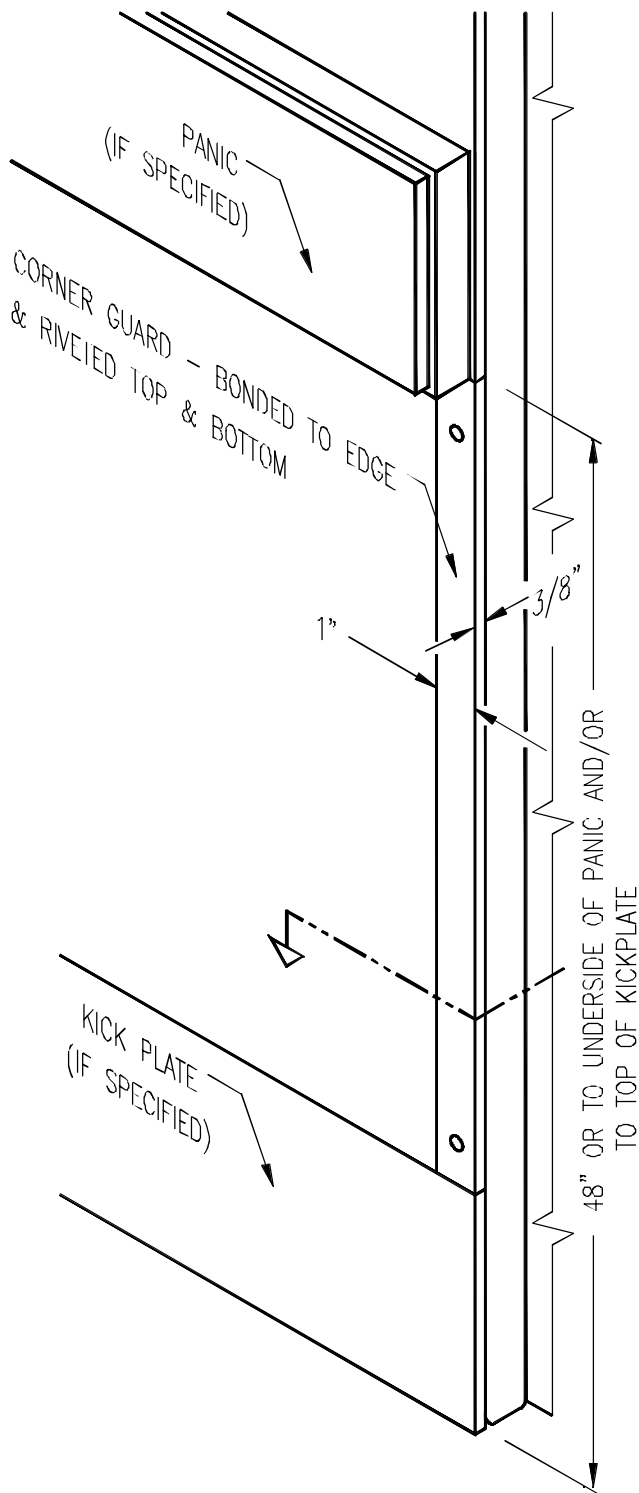

TECHNICAL DATA SHEET # 15

01

STAINLESS STEEL CORNER GUARD / KICK PLATE DETAILS HINGE SIDE

CORNER GUARD SECTION

KICK PLATE SECTION

Total Door SYSTEMS™
Global Leader in Integrated Access Technology™

TEL. (800) 852-6660