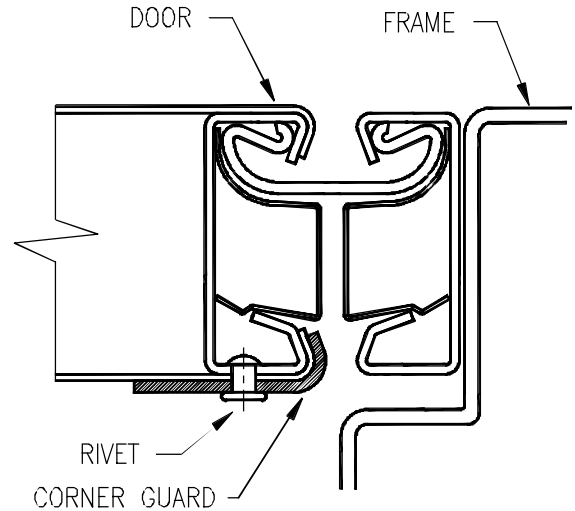

TECHNICAL DATA SHEET # 15

01

STAINLESS STEEL CORNER GUARD / KICK PLATE DETAILS HINGE SIDE

CORNER GUARD SECTION

KICK PLATE SECTION

Total Door SYSTEMS™
Global Leader in Integrated Access Technology™

TEL. (800) 852-6660