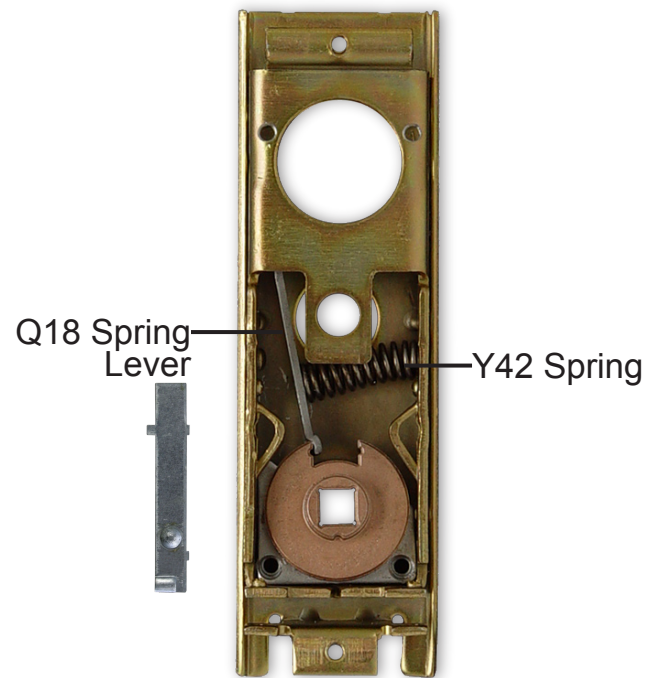

Required Parts

- 1 - Q289 LFP (threaded)
- 1 - Q34 LFP
- 1 - Q13 Hub
- 1 - X24 Set Screw
- 1 - Q18 Spring Lever
- 1 - Y42 Spring

**Presetup
LR LFP**