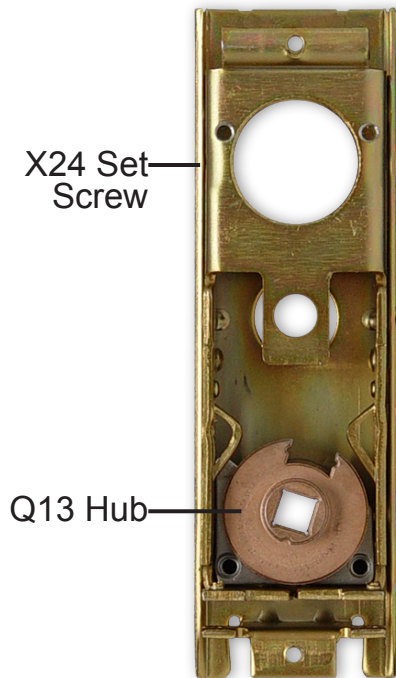

Required Parts

- 1 - Q289 LFP (threaded)
- 1 - Q34 LFP
- 1 - Q13 Hub
- 1 - X24 Set Screw
- 1 - Q18 Spring Lever
- 1 - Y42 Spring

**Presetup
LR LFP**