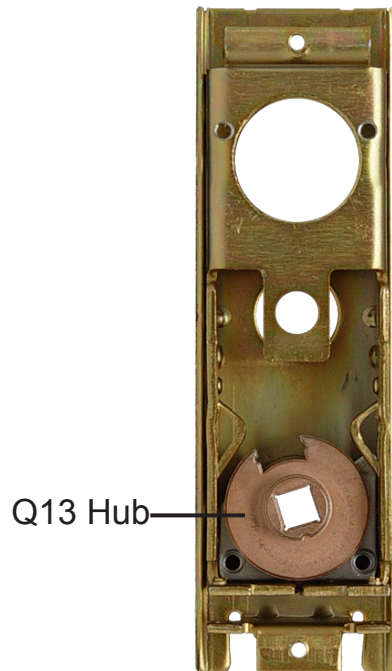

- ### Required Parts
- 1 - Q289 LFP (threaded)
 - 1 - Q34 LFP Hub Stop
 - 1 - Q13 Hub
 - 1 - X24 Set Screw
 - 1 - Q18 Spring Lever
 - 1 - Y42 Spring

**Presetup
RR LFP**