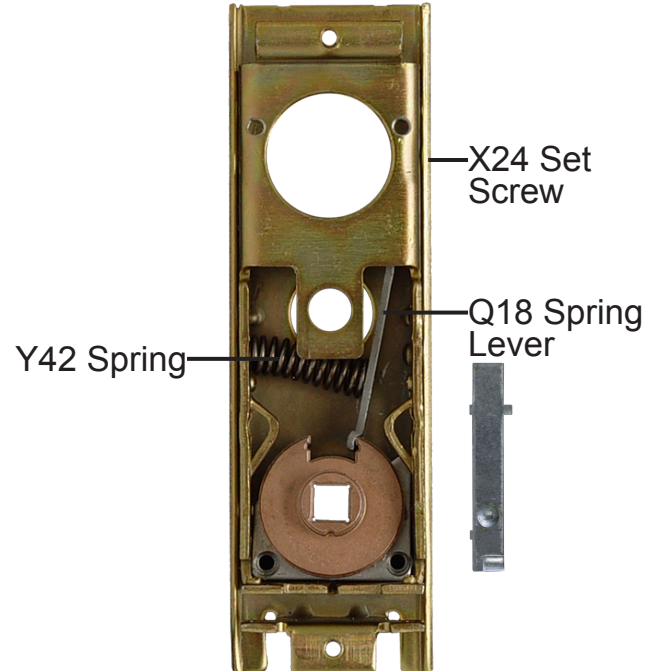

- ### Required Parts
- 1 - Q289 LFP (threaded)
 - 1 - Q34 LFP Hub Stop
 - 1 - Q13 Hub
 - 1 - X24 Set Screw
 - 1 - Q18 Spring Lever
 - 1 - Y42 Spring

**Presetup
RR LFP**