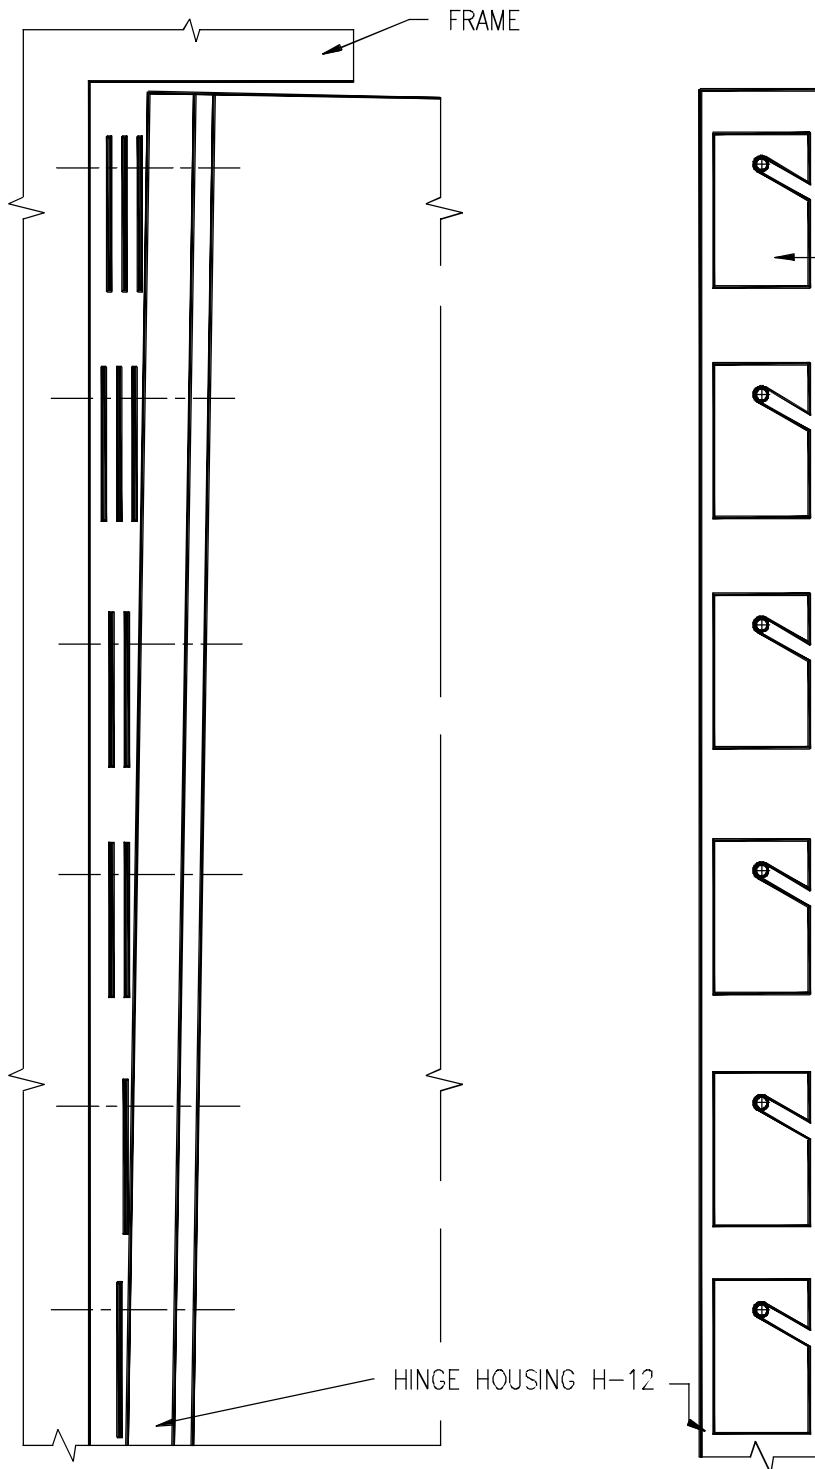

TECHNICAL DATA SHEET # 46A

SHIM KIT FOR BOWED OR OUT OF PLUMB FRAMES

NOTE: EACH SHIM KIT
CONTAINS 100 SHIMS

THE HINGE HOUSING MAY BE
SHIMMED UP TO 1/4" ON FIRE
DOORS WITHOUT VOIDING THE
LABEL, PROVIDED THAT A LABELED
FIRE CAULKING IS USED TO FILL
THE REMAINING GAP BETWEEN
THE DOOR AND FRAME

NOTE:
INSTALL SHIMS WITH DOOR
IN THE CLOSED POSITION
DO NOT FORCE SHIMS

Total Door SYSTEMS™
Global Leader in Integrated Access Technology™

TEL. (800) 852-6660

www.totaldoor.com

© Total Door 2013

FILE NAME

TDS46A