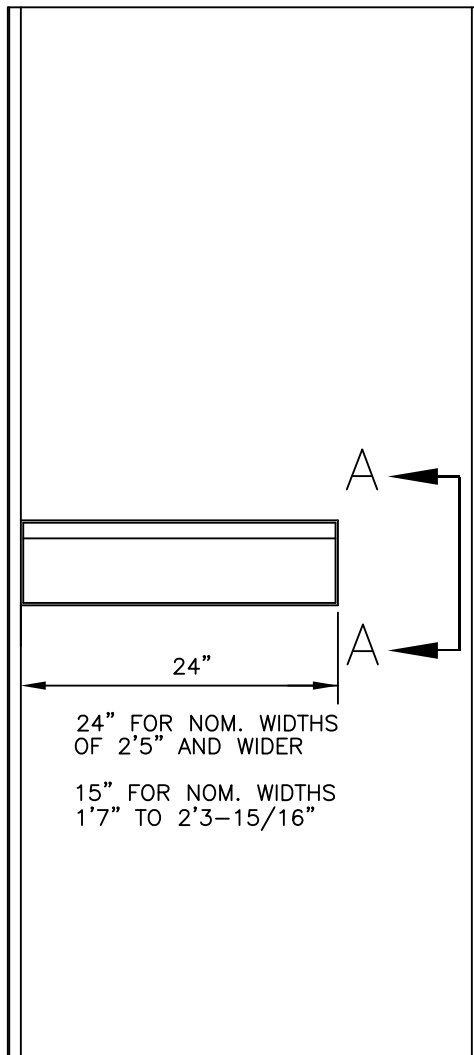

TECHNICAL DATA SHEET # 72 B

STANDARD PANIC BAR DIMENSIONS

PUSH SIDE ELEVATION OF DOOR WITH STANDARD PANIC

SECTION: A — A
SCALE: 1:4

Total Door SYSTEMS™
Global Leader in Integrated Access Technology™

TEL. (800) 852-6660
www.totaldoor.com
c Total Door 2019