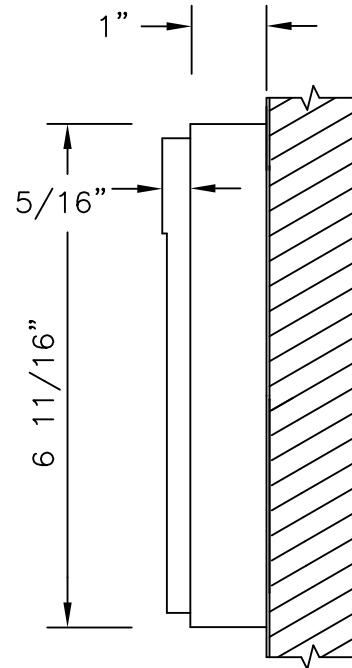

TECHNICAL DATA SHEET # 72 B

STANDARD PANIC BAR DIMENSIONS

PUSH SIDE ELEVATION OF DOOR WITH STANDARD PANIC

SECTION: A — A
SCALE: 1:4

Total Door SYSTEMS™
Global Leader in Integrated Access Technology™

TEL. (800) 852-6660
www.totaldoor.com
c Total Door 2019