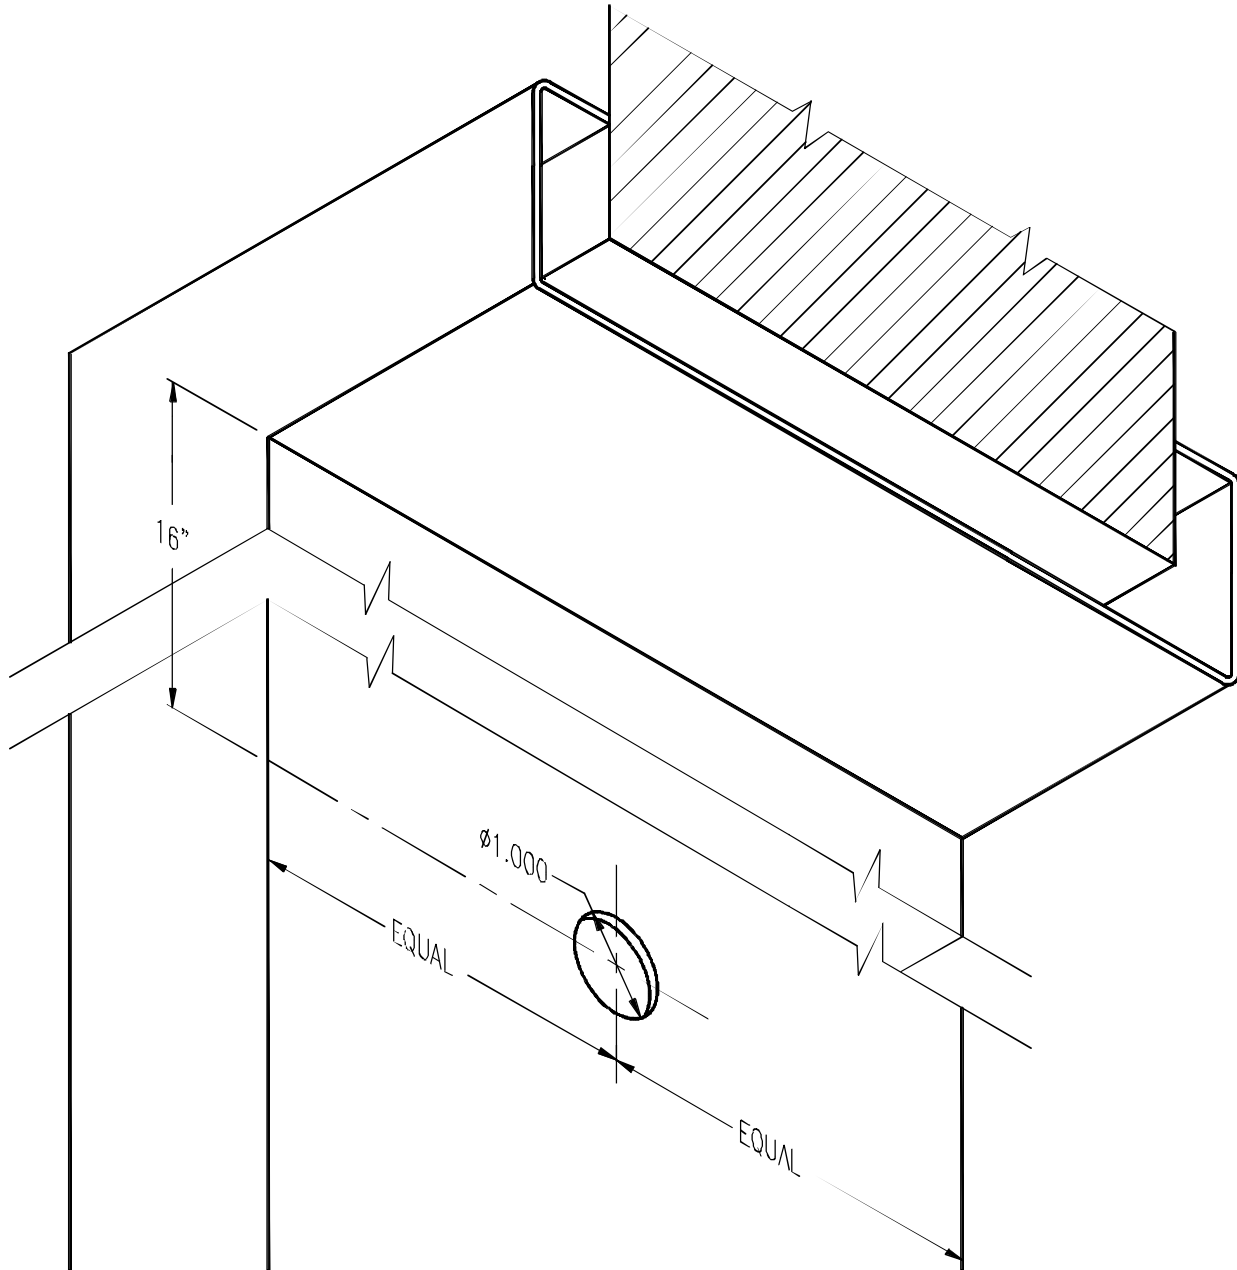

TECHNICAL DATA SHEET #19S

01

D/E FRAME PREP. FOR CONCEALED LOOP

HINGE JAMB HEAD DETAIL – DOUBLE EGRESS
FOR ELECTRIC DOOR WITH CONCEALED LOOP

Total Door SYSTEMS™
Global Leader in Integrated Access Technology™