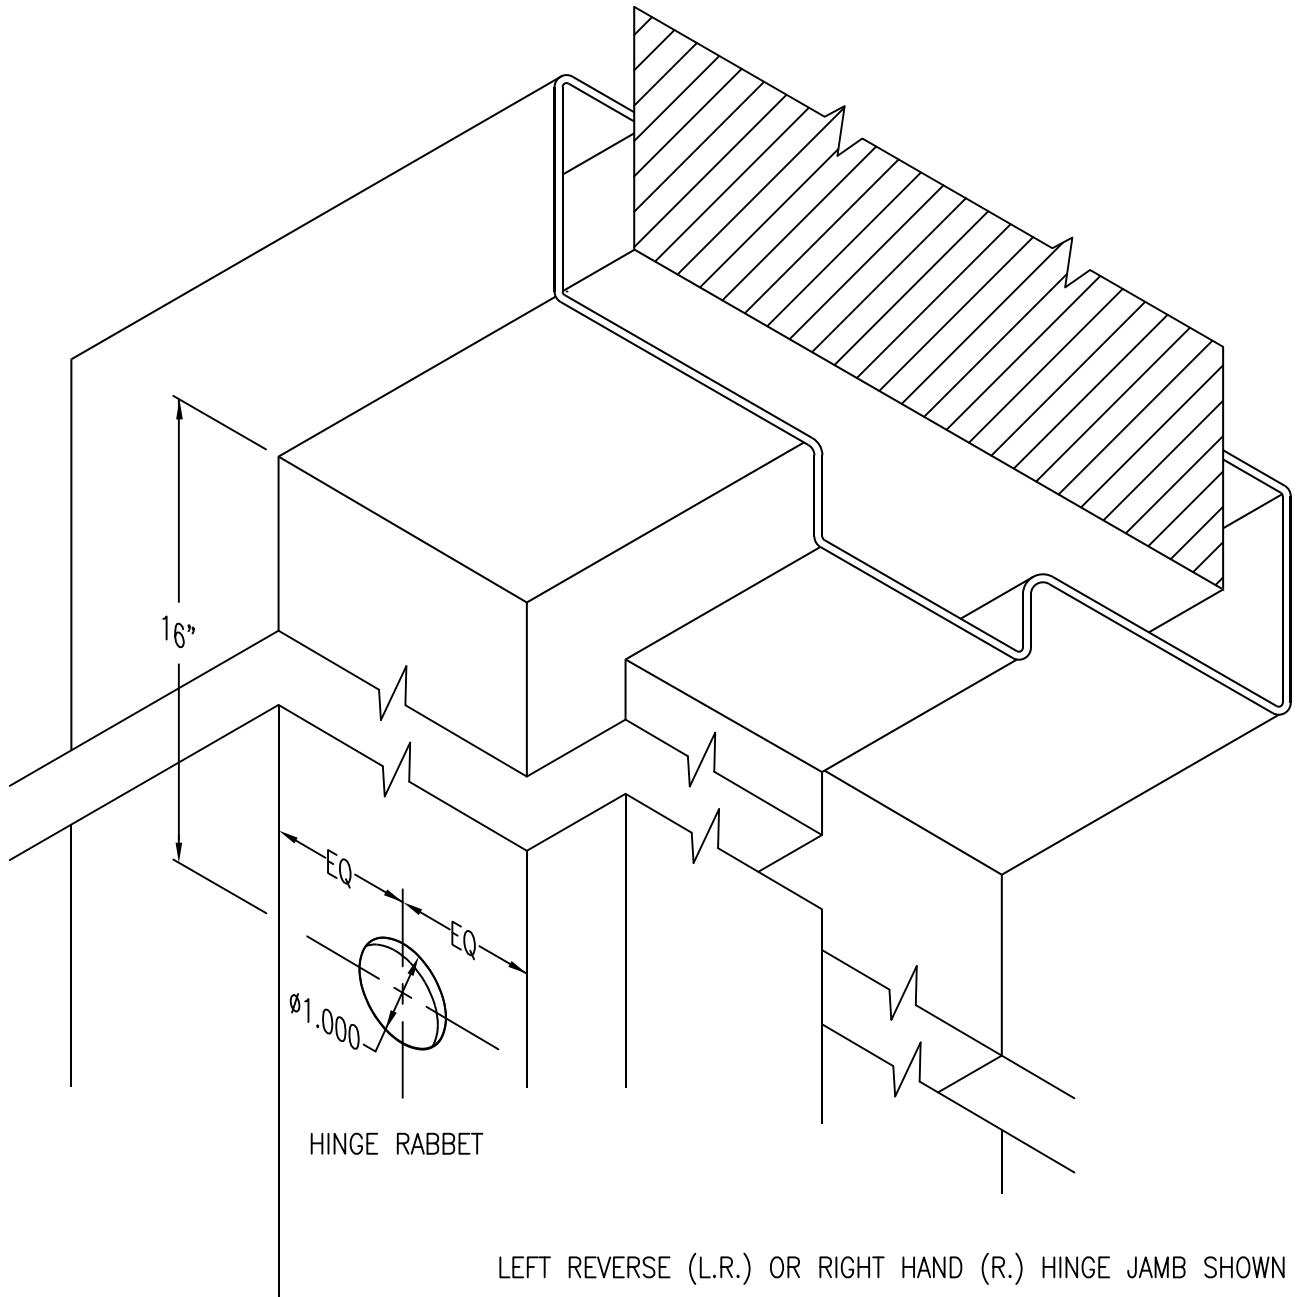

TECHNICAL DATA SHEET #19R

FRAME PREP FOR CONCEALED LOOP

HINGE JAMB HEAD DETAIL – PAIR OR SINGLE
FOR ELECTRIC DOOR WITH CONCEALED LOOP

Total Door SYSTEMS™
Global Leader in Integrated Access Technology™

TEL. (800) 852-6660
www.totaldoor.com
© Total Door 2019