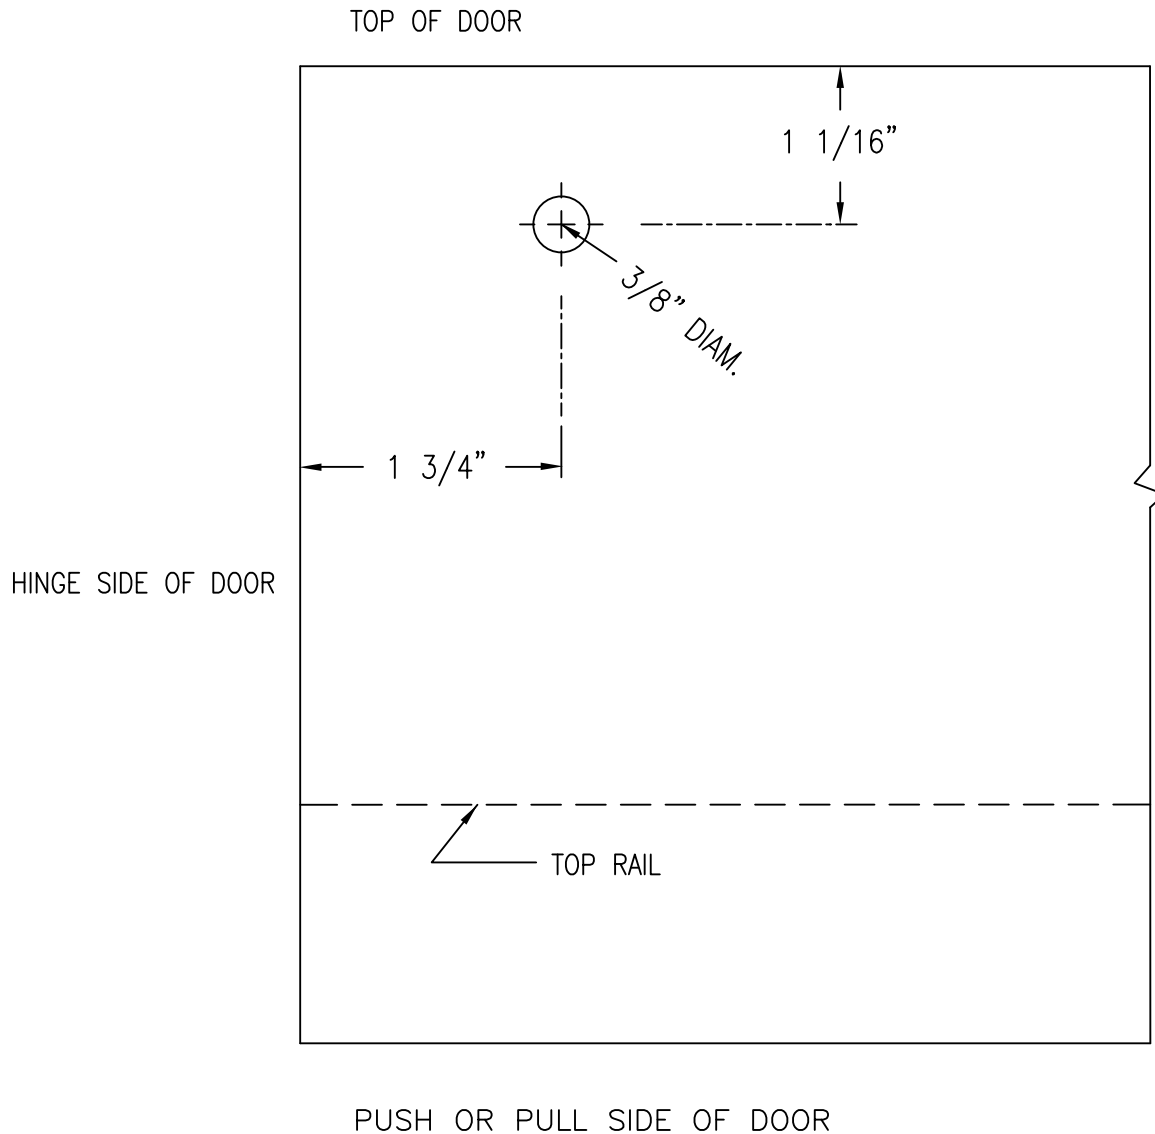

# TECHNICAL DATA SHEET #19E6

## SURFACE ELECTRICAL LOOP LOCATION

**Total Door** SYSTEMS™  
Global Leader in Integrated Access Technology™

TEL. (800) 852-6660  
www.totaldoor.com  
© Total Door 2019

FILE NAME
TDS19E6
DATE 11/14/19