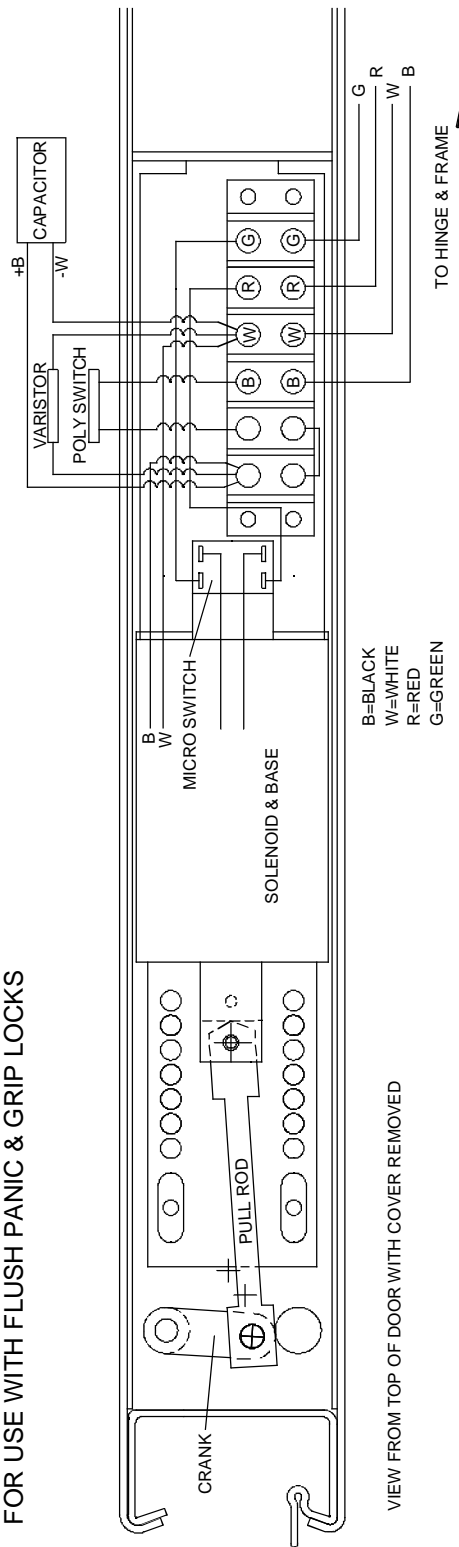

TECHNICAL DATA SHEET # 19FP

ELECTRIC UNLATCHING FLUSH PANIC & GRIP "E-UNL-FP"

SCHEMATIC WIRING DIAGRAM FOR E-UNL FUNCTION IN TOP RAIL
FOR USE WITH FLUSH PANIC & GRIP LOCKS

Total Door SYSTEMS™
Global Leader in Integrated Access Technology™