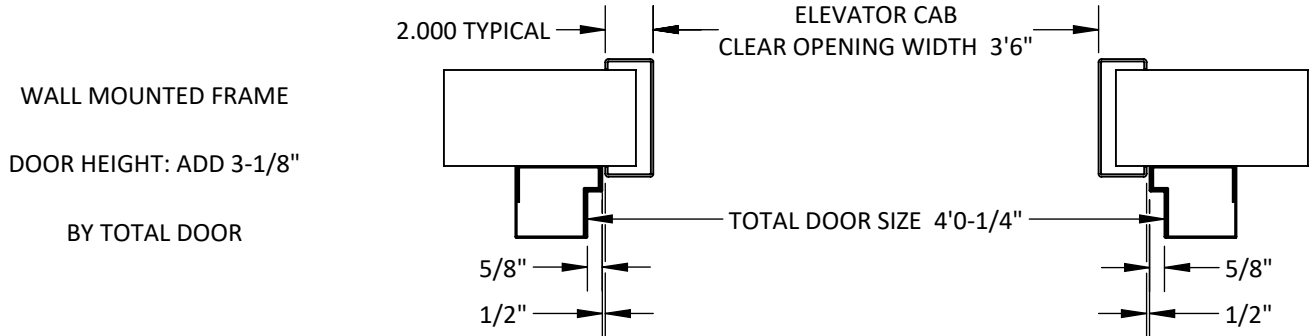

SAFEFRAME MOUNTING CONFIGURATIONS

SINGLE SAFEFRAME MOUNTING CONFIGURATIONS

NOTE: MAX SINGLE TOTAL DOOR SIZE IS 4'2-3/16"

PAIR SAFEFRAME MOUNTING CONFIGURATIONS