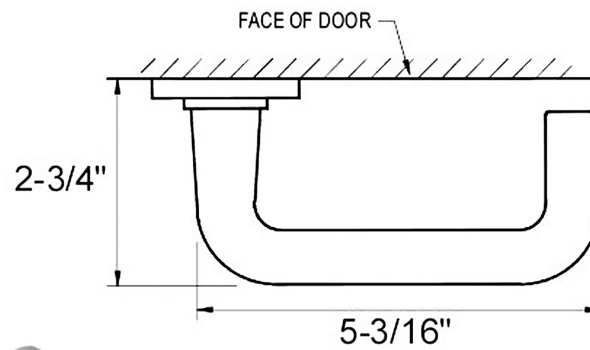

Lever 60

SPECIFICATIONS

Lengths	<ul style="list-style-type: none">• 5-3/16"
Height	<ul style="list-style-type: none">• 11/16"
Projection	<ul style="list-style-type: none">• 2-3/4"
Centerline from bottom of door	<ul style="list-style-type: none">• 39-9/16"• 36-3/4"
Finishes	<ul style="list-style-type: none">• 605 Bright Brass• 606 Satin Brass• 629 Bright Stainless Steel• 630 Satin Stainless Steel• 710 Dark Bronze• Black
Dogging Options	<ul style="list-style-type: none">• Electric – E-UNL