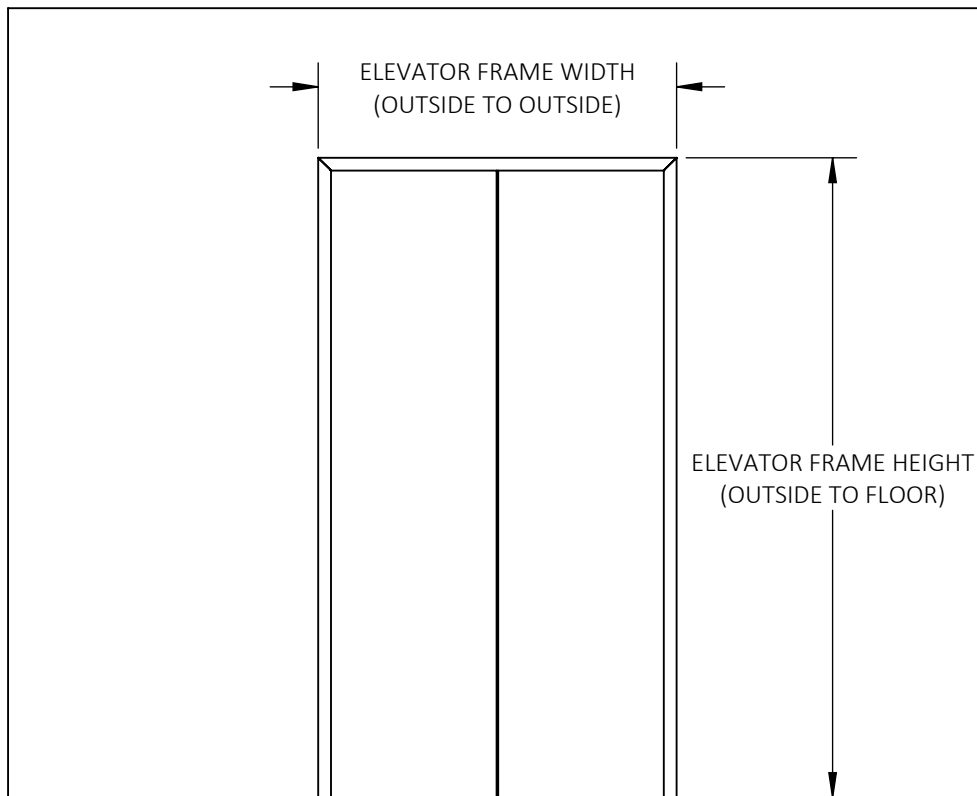

SAFEFRAME ORDER FORM

<div style="border: 1px solid black; width: 100px; height: 30px; margin: 0 auto;"></div>	+ 2-1/4" =	<div style="border: 1px solid black; width: 100px; height: 30px; margin: 0 auto;"></div>	= DOOR SIZE / NOMINAL WIDTH
ELEVATOR FRAME WIDTH			MAX OPENING WIDTH 4' 10-1/4"

<div style="border: 1px solid black; width: 100px; height: 30px; margin: 0 auto;"></div>	+ 1-1/8" =	<div style="border: 1px solid black; width: 100px; height: 30px; margin: 0 auto;"></div>	= DOOR SIZE / NOMINAL HEIGHT
ELEVATOR FRAME HEIGHT			MAX OPENING HEIGHT 8' 5-1/8"

NOTE: SINGLE MAX WIDTH 4' 2-3/16"
PAIR EQUAL LEAVES ONLY