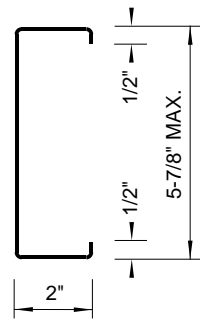

1" MIN. CLEARANCE REQUIRED FROM CEILING OR TOP OF POCKET TO FRAME RABBET (BOTH SIDES OF FRAME)

1 VERTICAL SECTION

NOT TO SCALE

HEAD PROFILE

NOT TO SCALE

JAMB PROFILE

NOT TO SCALE

2 PLAN SECTION

NOT TO SCALE

1" MIN. CLEARANCE REQUIRED FROM CEILING OR TOP OF POCKET TO FRAME RABBET (BOTH SIDES OF FRAME)

1 VERTICAL SECTION
NOT TO SCALE

HEAD PROFILE

NOT TO SCALE

JAMB PROFILE

NOT TO SCALE

2 PLAN SECTION
NOT TO SCALE