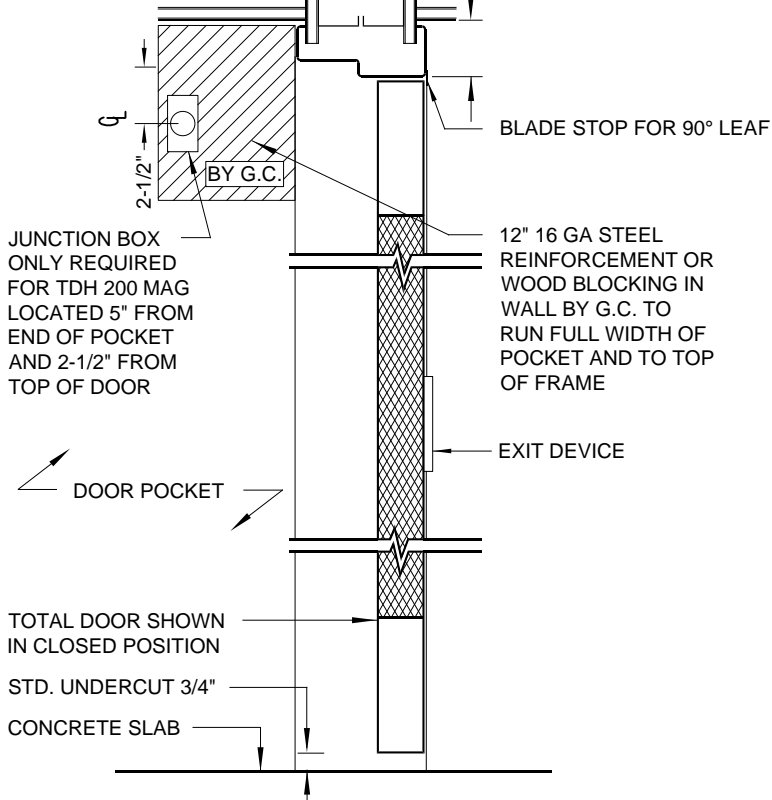

1" MIN. CLEARANCE REQUIRED FROM CEILING OR TOP OF POCKET TO FRAME RABBET (BOTH SIDES OF FRAME)

1 VERTICAL SECTION

NOT TO SCALE

HEAD PROFILE

NOT TO SCALE

JAMB PROFILE

NOT TO SCALE

2 PLAN SECTION

NOT TO SCALE

1" MIN. CLEARANCE REQUIRED FROM CEILING OR TOP OF POCKET TO FRAME RABBET (BOTH SIDES OF FRAME)

1 VERTICAL SECTION
NOT TO SCALE

HEAD PROFILE

NOT TO SCALE

JAMB PROFILE

NOT TO SCALE

2 PLAN SECTION
NOT TO SCALE