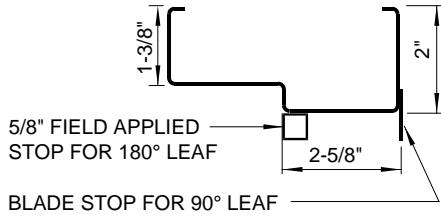

1" MIN. CLEARANCE REQUIRED FROM CEILING OR TOP OF POCKET TO FRAME RABBET (BOTH SIDES OF FRAME)

1 VERTICAL SECTION

NOT TO SCALE

HEAD PROFILE

NOT TO SCALE

JAMB PROFILE

NOT TO SCALE

2 PLAN SECTION

NOT TO SCALE

1" MIN. CLEARANCE REQUIRED FROM CEILING OR TOP OF POCKET TO FRAME RABBET (BOTH SIDES OF FRAME)

1 VERTICAL SECTION
NOT TO SCALE

HEAD PROFILE

NOT TO SCALE

JAMB PROFILE

NOT TO SCALE

2 PLAN SECTION
NOT TO SCALE