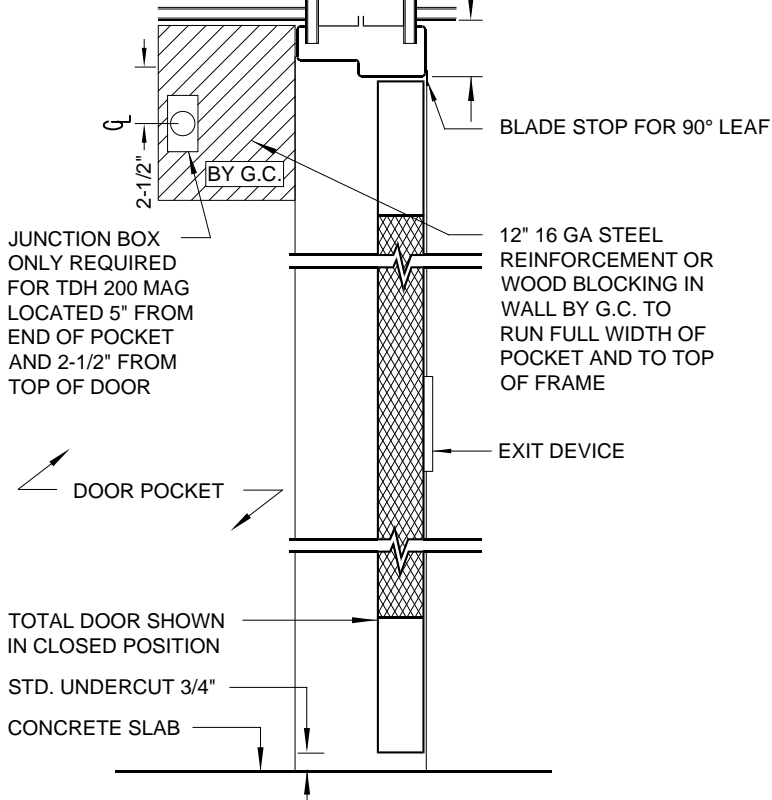

1" MIN. CLEARANCE REQUIRED FROM CEILING OR TOP OF POCKET TO FRAME RABBET (BOTH SIDES OF FRAME)

1 VERTICAL SECTION

NOT TO SCALE

HEAD PROFILE

NOT TO SCALE

JAMB PROFILE

NOT TO SCALE

2 PLAN SECTION

NOT TO SCALE

1" MIN. CLEARANCE REQUIRED FROM CEILING OR TOP OF POCKET TO FRAME RABBET (BOTH SIDES OF FRAME)

1 VERTICAL SECTION
NOT TO SCALE

HEAD PROFILE

NOT TO SCALE

JAMB PROFILE

NOT TO SCALE

2 PLAN SECTION
NOT TO SCALE