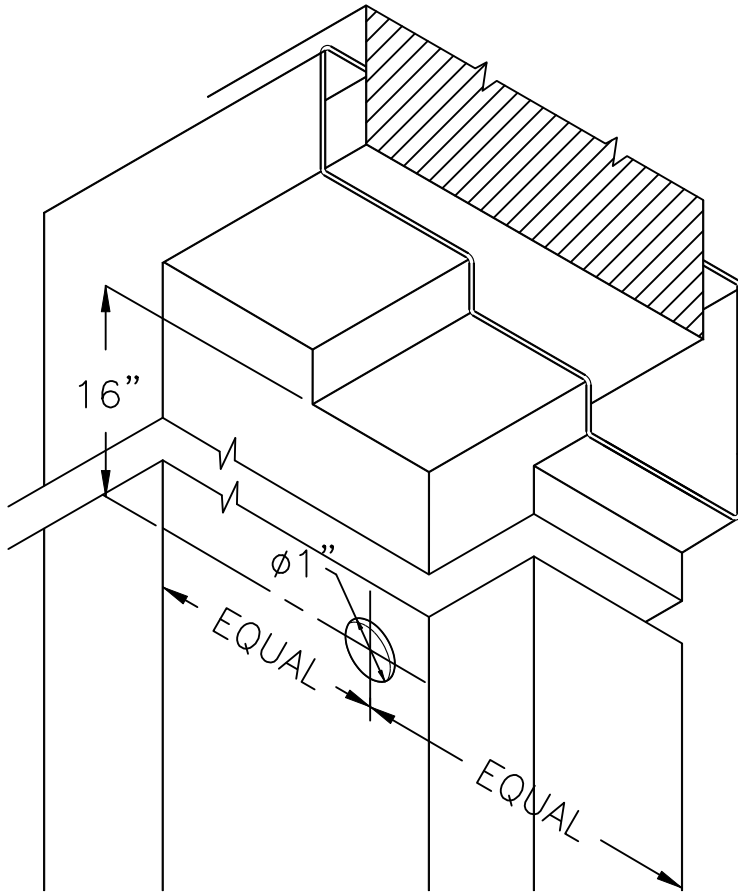

TECHNICAL DATA SHEET #19R-S

FRAME PREP FOR CONCEALED LOOP

HINGE JAMB DETAIL
90° DOUBLE EGRESS

LEFT REVERSE (L.R.) OR RIGHT HAND (R.) HINGE JAMB SHOWN

HINGE JAMB DETAIL
PAIR, SINGLE OR
90/180-180/90 DOUBLE EGRESS
& 180 DOUBLE EGRESS

LEFT REVERSE (L.R.) OR RIGHT HAND (R.) HINGE JAMB SHOWN

Total Door SYSTEMS™
Global Leader in Integrated Access Technology™

TEL. (800) 852-6660

www.totaldoor.com

© Total Door 2021

FILE NAME
TDS19R-S
DATE 10/28/21