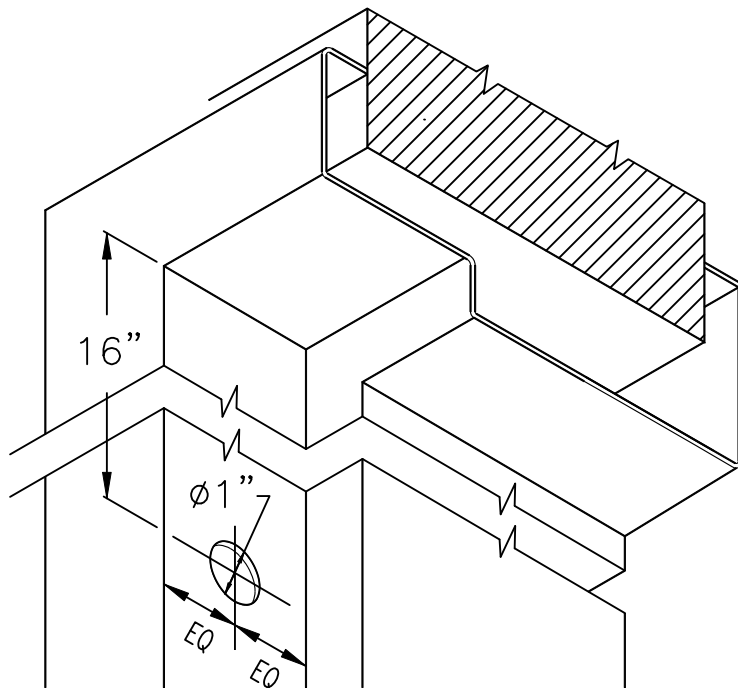

TECHNICAL DATA SHEET #19R-S

FRAME PREP FOR CONCEALED LOOP

HINGE JAMB DETAIL
90° DOUBLE EGRESS

LEFT REVERSE (L.R.) OR RIGHT HAND (R.) HINGE JAMB SHOWN

HINGE JAMB DETAIL
PAIR, SINGLE OR
90/180-180/90 DOUBLE EGRESS
& 180 DOUBLE EGRESS

LEFT REVERSE (L.R.) OR RIGHT HAND (R.) HINGE JAMB SHOWN

Total Door SYSTEMS™
Global Leader in Integrated Access Technology™

TEL. (800) 852-6660

www.totaldoor.com

© Total Door 2021

FILE NAME
TDS19R-S
DATE 10/28/21