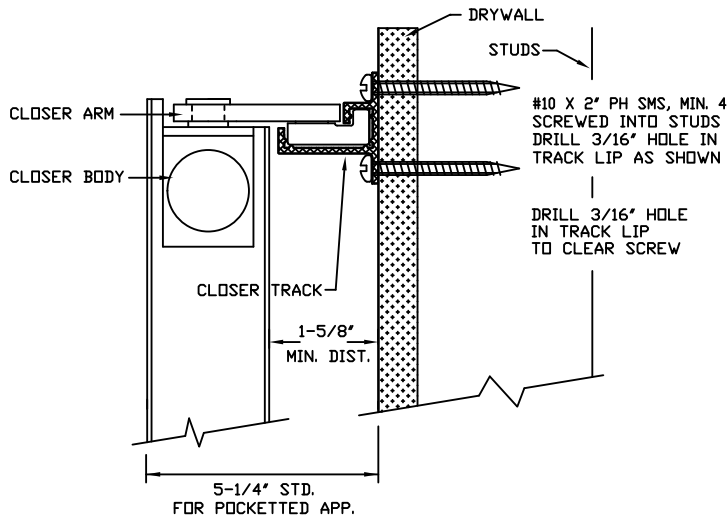

TECHNICAL DATA SHEET # 58E

TDC-96p DETAIL FOR HOLD OPEN POCKETED DOORS

Total Door SYSTEMS™
Global Leader in Integrated Access Technology™

TEL. (800) 852-6660
www.totaldoor.com
© Total Door 2019

FILE NAME
TDS58E
DATE 11/14/19