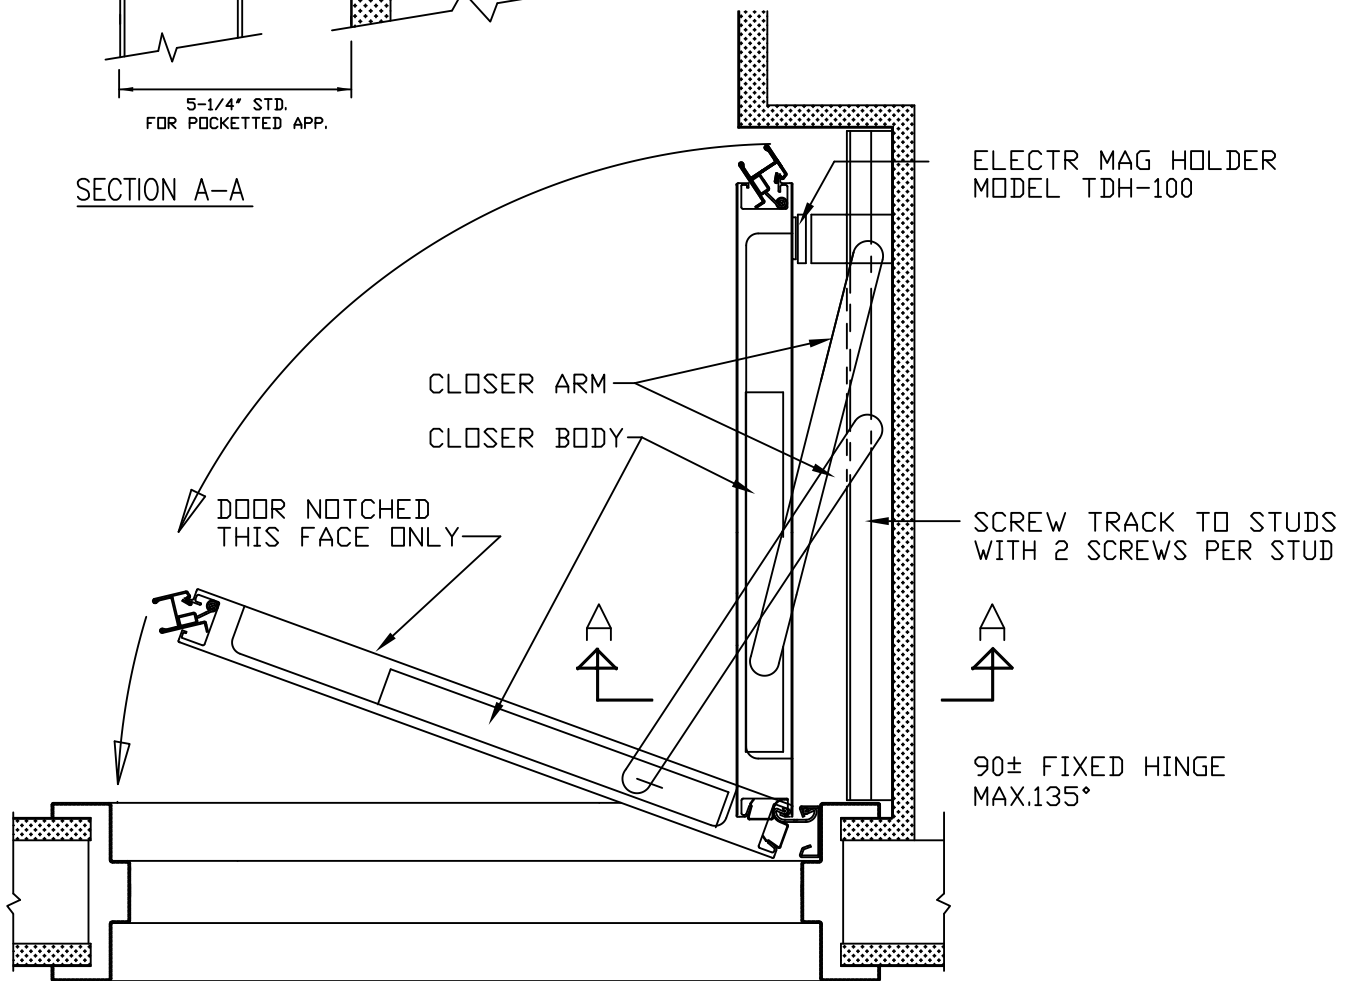

TECHNICAL DATA SHEET # 58E

TDC-96p DETAIL FOR HOLD OPEN POCKETED DOORS

Total Door SYSTEMS™
Global Leader in Integrated Access Technology™

TEL. (800) 852-6660
www.totaldoor.com
© Total Door 2019

FILE NAME
TDS58E
DATE 11/14/19