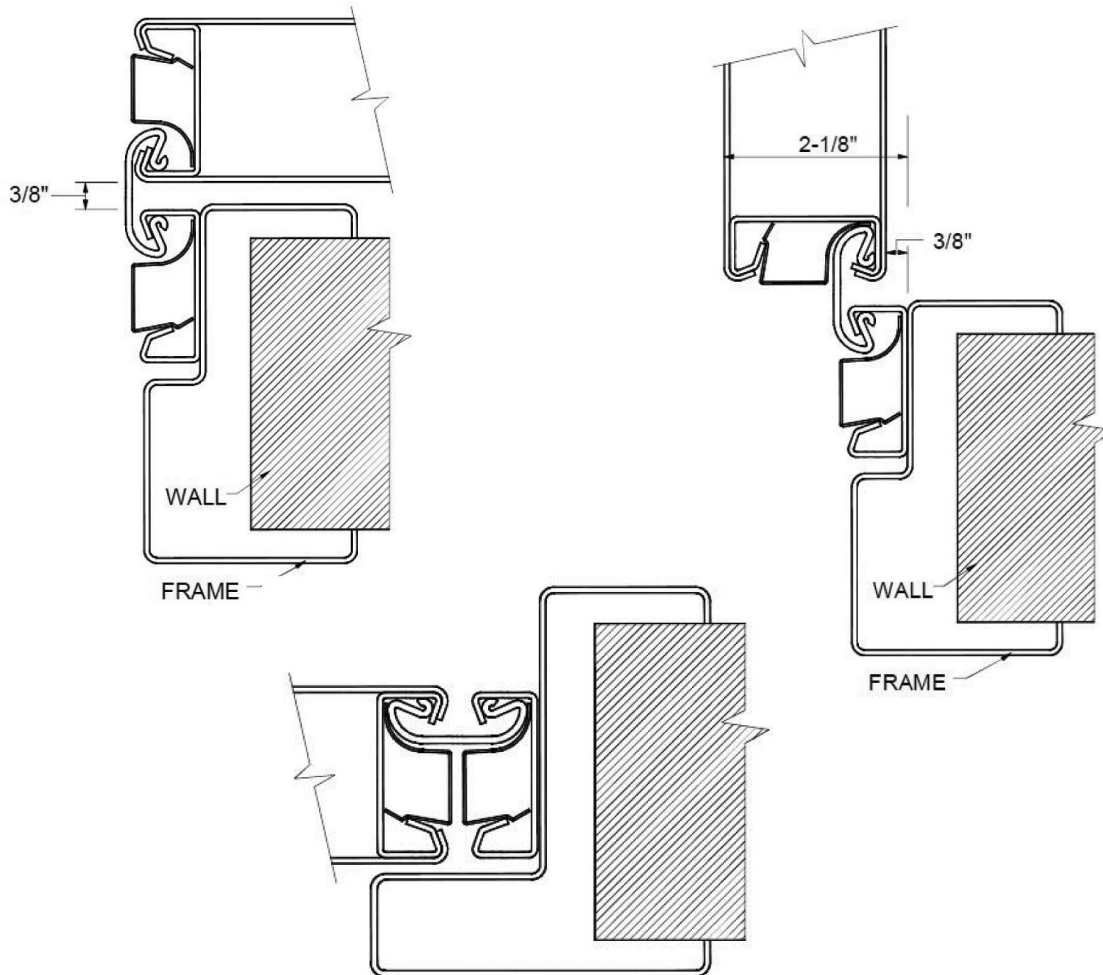

Continuous Hinge

Features

- Reduces air leakage
- Fire rated up to 3 hours
- Minimal throw into opening
- Retrofit into existing frames
- No exposed knuckles or fasteners
- Offers opportunity to plane door with the frame for a better fit
- Surface mounts, no frame prep required and no reinforcement required
- Factory painted in an array of 6 standard colors, with custom colors available