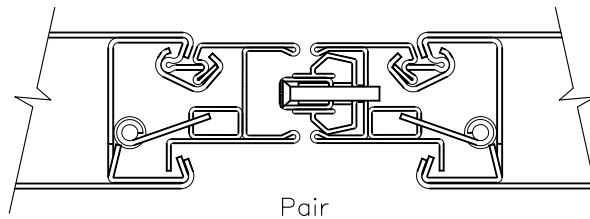

Continuous Locking Channel

Features

- Reduces air leakage
- Provides exceptional security
- Allows for less flex in the door body
- Factory painted in an array of 6 standard colors, with custom colors available
- Eliminates vertical rods, floor hardware, coordinators, astragals and flush bolts on pairs and double egress doors
- Pairs and double egress locking channel engage surface applied strike at head
- Single doors have full surface latch stop compared to traditional ASA strike