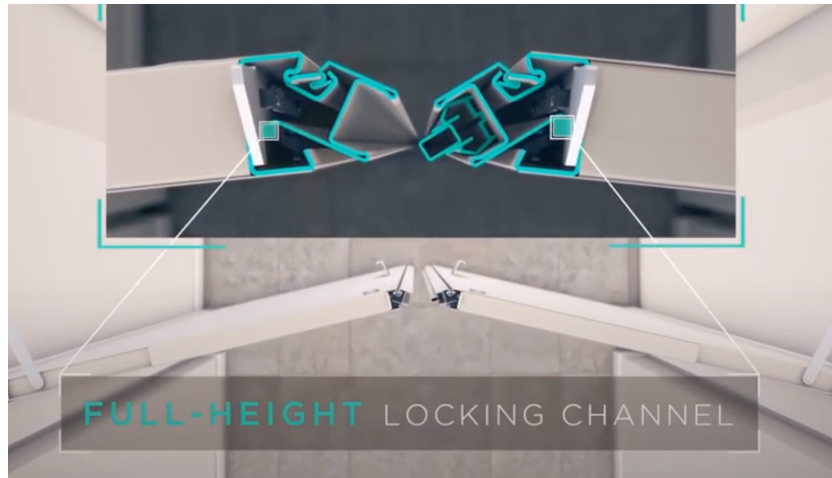

Continuous Locking Channel

Features

- Reduces air leakage
- Provides exceptional security
- Allows for less flex in the door body
- Factory painted in an array of 6 standard colors, with custom colors available
- Eliminates vertical rods, floor hardware, coordinators, astragals and flush bolts on pairs and double egress doors
- Pairs and double egress locking channel engage surface applied strike at head
- Single doors have full surface latch stop compared to traditional ASA strike