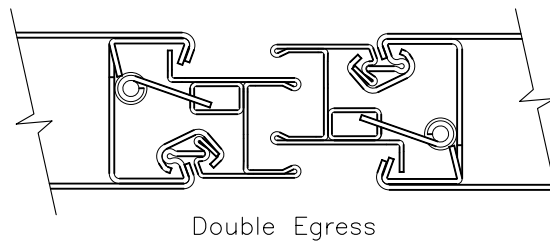

Continuous Locking Channel

Features

- Reduces air leakage
- Provides exceptional security
- Allows for less flex in the door body
- Factory painted in an array of 6 standard colors, with custom colors available
- Eliminates vertical rods, floor hardware, coordinators, astragals and flush bolts on pairs and double egress doors
- Pairs and double egress locking channel engage surface applied strike at head
- Single doors have full surface latch stop compared to traditional ASA strike