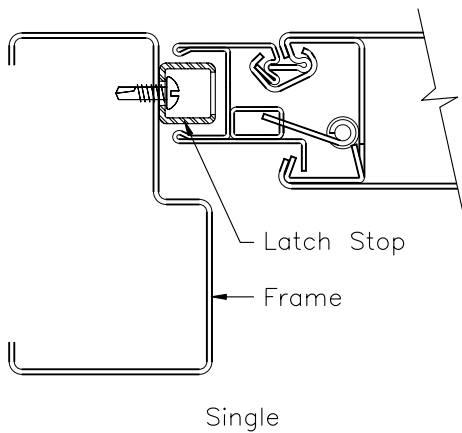

Continuous Locking Channel

Features

- Reduces air leakage
- Provides exceptional security
- Allows for less flex in the door body
- Factory painted in an array of 6 standard colors, with custom colors available
- Eliminates vertical rods, floor hardware, coordinators, astragals and flush bolts on pairs and double egress doors
- Pairs and double egress locking channel engage surface applied strike at head
- Single doors have full surface latch stop compared to traditional ASA strike