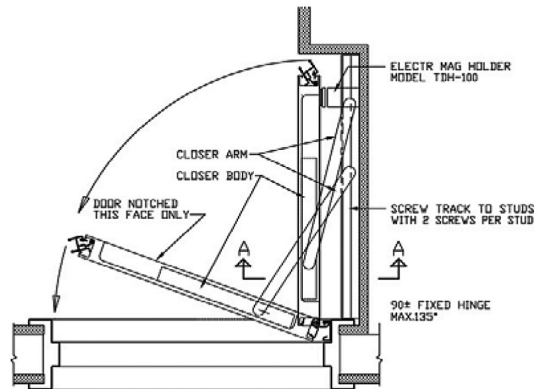

# TDC 96P Concealed Closer

**TDC 96P Pocketed Application**

## SPECIFICATIONS

<b>Degree of Swing</b>	Up to 135°
<b>Minimum Door Size</b>	1'6"
<b>Adjustability</b>	Latching, Closing & Cush Stop
<b>Mounting Location</b>	Mortised in top rail of door
<b>Application Type</b>	Pocket

### Concealed Closer

- Fire rated to 3 hours
- Adjustable to sizes 1 through 5
- Retrofit to existing frames without mortising the frame
- Arm and track hidden when door is open
- Track and arm are color matched to door's hinge and locking channel
- Improved ADA compliance – cam action is 60% more efficient than a standard rack & pinion closer